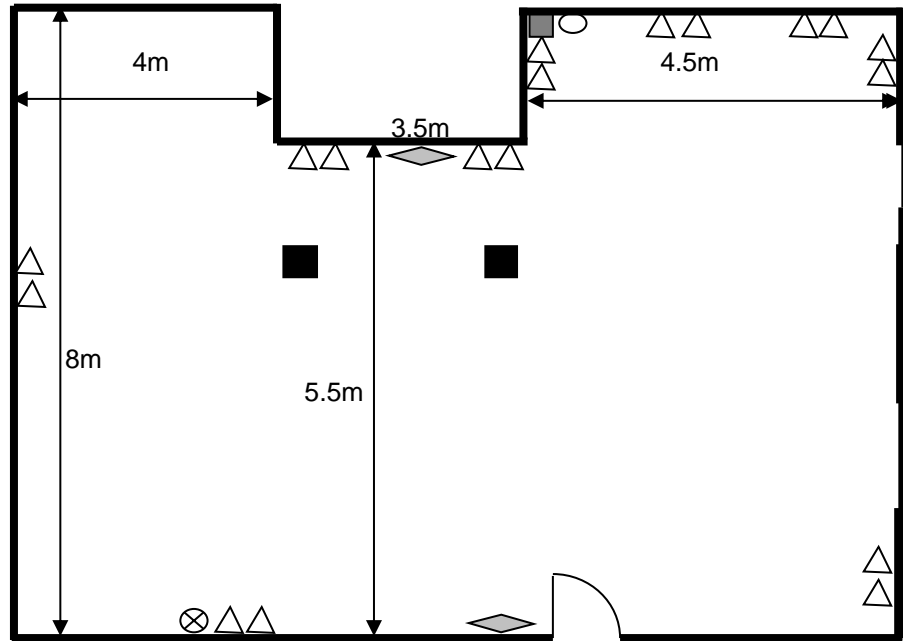

# Keble College Junior Common Room Floor Plan

- △ Power Point
- Internet connection
- ⊗ Aerial socket
- Telephone point ~ telephone number 272755
- ◇ Light switch

The Junior Common Room is 2.62m high at its lowest point