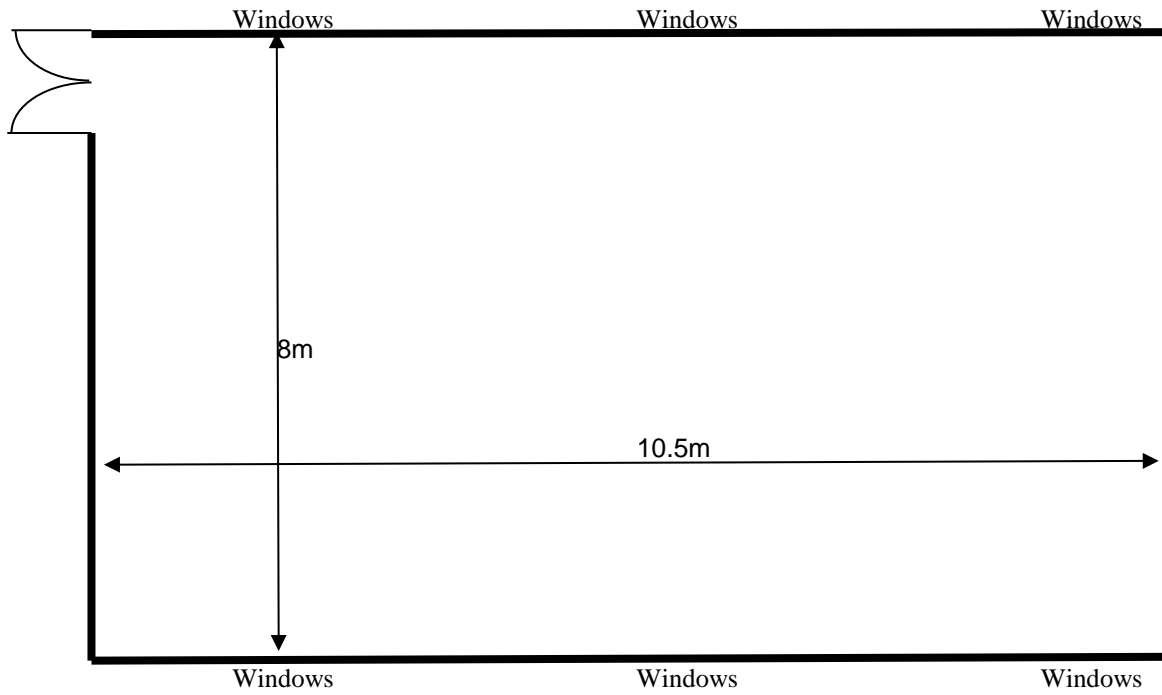

Keble College

**Pusey Room
Floor Plan**

The Pusey room is 4m high at its lowest point

Not to scale